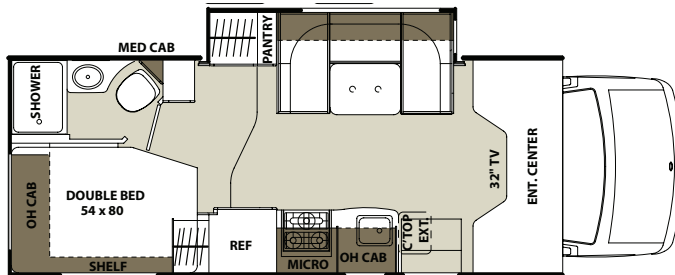

220 LE

225 LE