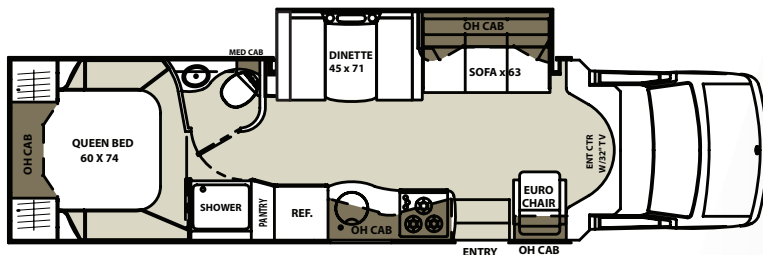

300 TS

TWIN BEDS
OPT.

301 SS

Concord's standard features include a 32" LCD TV, AM/FM/CD/DVD stereo with subwoofer, leather pilot seats and AM/FM/CD radio with integrated backup camera.

300 TS Bedroom with queen bed, panoramic rear window, bedroom TV and plentiful storage.