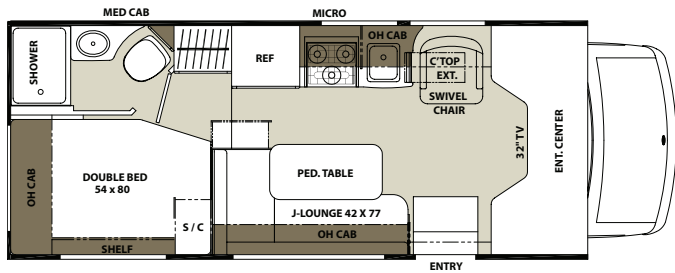

CONCORD LE

INTERIOR ADVANTAGES

The 225 LE (shown with BLACK AND TAN décor)

1. **1 Designer carefree flooring** Easy to care for with non-skid, non-stick surface and no cold cracking.
2. **2 Upgraded furniture** Live in the lap-of-luxury and enjoy the feel and look of the upgraded furniture.
3. **3 Large panoramic windows** See more of the great outdoors and pull the shades down for privacy when you need it.
4. **4 Thermofoil dinette table and countertops** Seamless countertops eliminate self-edging or T-molding that comes apart over time.
5. **5 Hardwood cabinet doors** Made with mortise and tenon joints and screwed cabinet frame construction. It's beautiful and durable with plenty of space and strength for canned goods. No staples to pull apart.
6. **6 Built in microwave** Great for heating up water for a quick cup of coffee or tea and for making a quick and easy snack.
7. **7 Stainless steel sink** Attractive and durable with plenty of room for larger pots and pans. The high rise faucet lets you get cookware cleaned up in a snap.
8. **8 Pull out countertop extension** Add more countertop space at your convenience.
9. **9 Upgraded window treatments and pleated shades** For the right mix of interior beauty and privacy.
10. **10 50 gallons of fresh water** Allows you more dry camping time.

220 LE

Over-sized u-shaped dinette is large enough for the whole family. Slider legs fold down to convert to sleeping area.