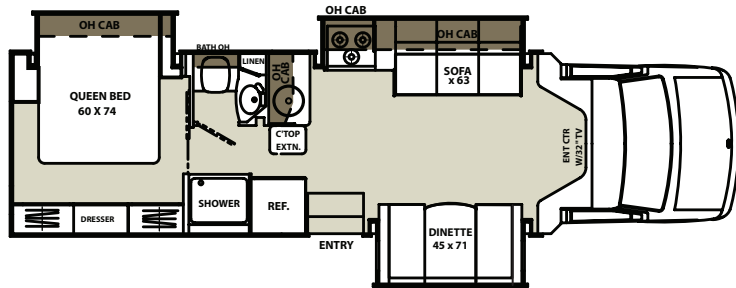

300 TS

TWIN BEDS
OPT.

301 SS

Concord's standard features include a 32" LCD TV, AM/FM/CD/DVD stereo with subwoofer, leather pilot seats and AM/FM/CD radio with integrated backup camera.

300 TS Bedroom with queen bed, panoramic rear window, bedroom TV and plentiful storage.