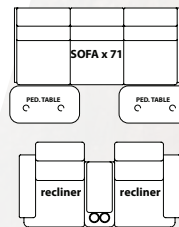

CONCORD LE

INTERIOR ADVANTAGES

The 225 LE (shown with BLACK AND TAN décor)

1. **1 Designer carefree flooring** Easy to care for with non-skid, non-stick surface and no cold cracking.
2. **2 Upgraded furniture** Live in the lap-of-luxury and enjoy the feel and look of the upgraded furniture.
3. **3 Large panoramic windows** See more of the great outdoors and pull the shades down for privacy when you need it.
4. **4 Thermofoil dinette table and countertops** Seamless countertops eliminate self-edging or T-molding that comes apart over time.
5. **5 Hardwood cabinet doors** Made with mortise and tenon joints and screwed cabinet frame construction. It's beautiful and durable with plenty of space and strength for canned goods. No staples to pull apart.
6. **6 Built in microwave** Great for heating up water for a quick cup of coffee or tea and for making a quick and easy snack.
7. **7 Stainless steel sink** Attractive and durable with plenty of room for larger pots and pans. The high rise faucet lets you get cookware cleaned up in a snap.
8. **8 Pull out countertop extension** Add more countertop space at your convenience.
9. **9 Upgraded window treatments and pleated shades** For the right mix of interior beauty and privacy.
10. **10 50 gallons of fresh water** Allows you more dry camping time.

220 LE

225 LE

Over-sized u-shaped dinette is large enough for the whole family. Slider legs fold down to convert to sleeping area.