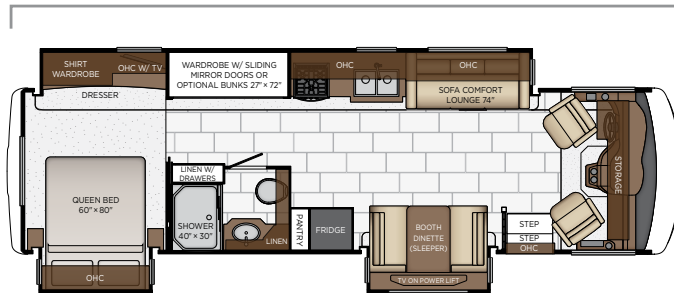

Length: 33' 11"

3315

Length	33' 11"	Grey Tank	60 gal.
Width	101.5"	Sewage Tank	40 gal.
App. Overall Height	12' 04"	Water Tank	75 gal.
Interior Width	95.5"	Propane Tank	25 gal.
Interior Height	80"	Furnace	30,000 btu