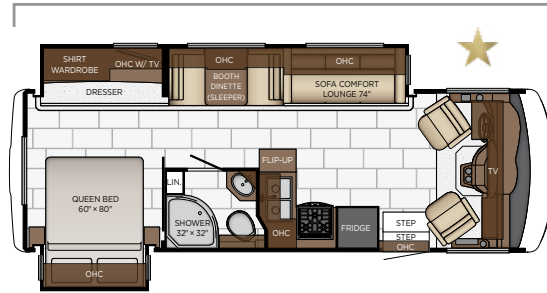

CABINET FINISHES

**Exterior colors and interior décor options can be matched to customer preference.*

**Available in High Gloss or Suede Finish*

FLOOR PLANS & SPECIFICATIONS

Length: 27' 11"

2720	Length	27' 11"	Grey Tank	60 gal.
	Width	101.5"	Sewage Tank	40 gal.
	App. Overall Height	12' 04"	Water Tank	75 gal.
	Interior Width	95.5"	Propane Tank	25 gal.
	Interior Height	80"	Furnace	30,000 btu