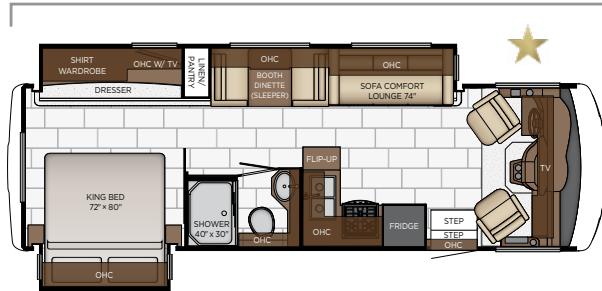

Length: 29' 11"

2920	Length	29' 11"	Grey Tank	60 gal.
	Width	101.5"	Sewage Tank	40 gal.
	App. Overall Height	12' 04"	Water Tank	75 gal.
	Interior Width	95.5"	Propane Tank	25 gal.
	Interior Height	80"	Furnace	30,000 btu