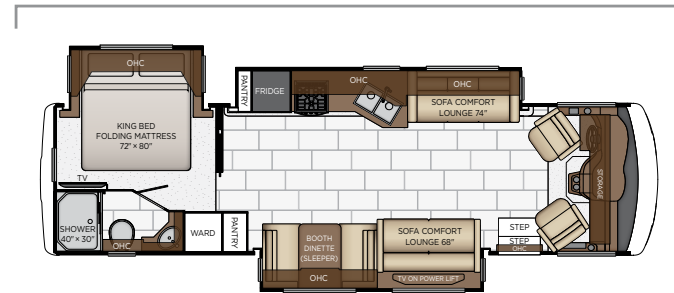

Length: 33' 11"

3316

Length	33' 11"	Grey Tank	60 gal.
Width	101.5"	Sewage Tank	40 gal.
App. Overall Height	12' 04"	Water Tank	75 gal.
Interior Width	95.5"	Propane Tank	25 gal.
Interior Height	80"	Furnace	30,000 btu

★ - new floor plan