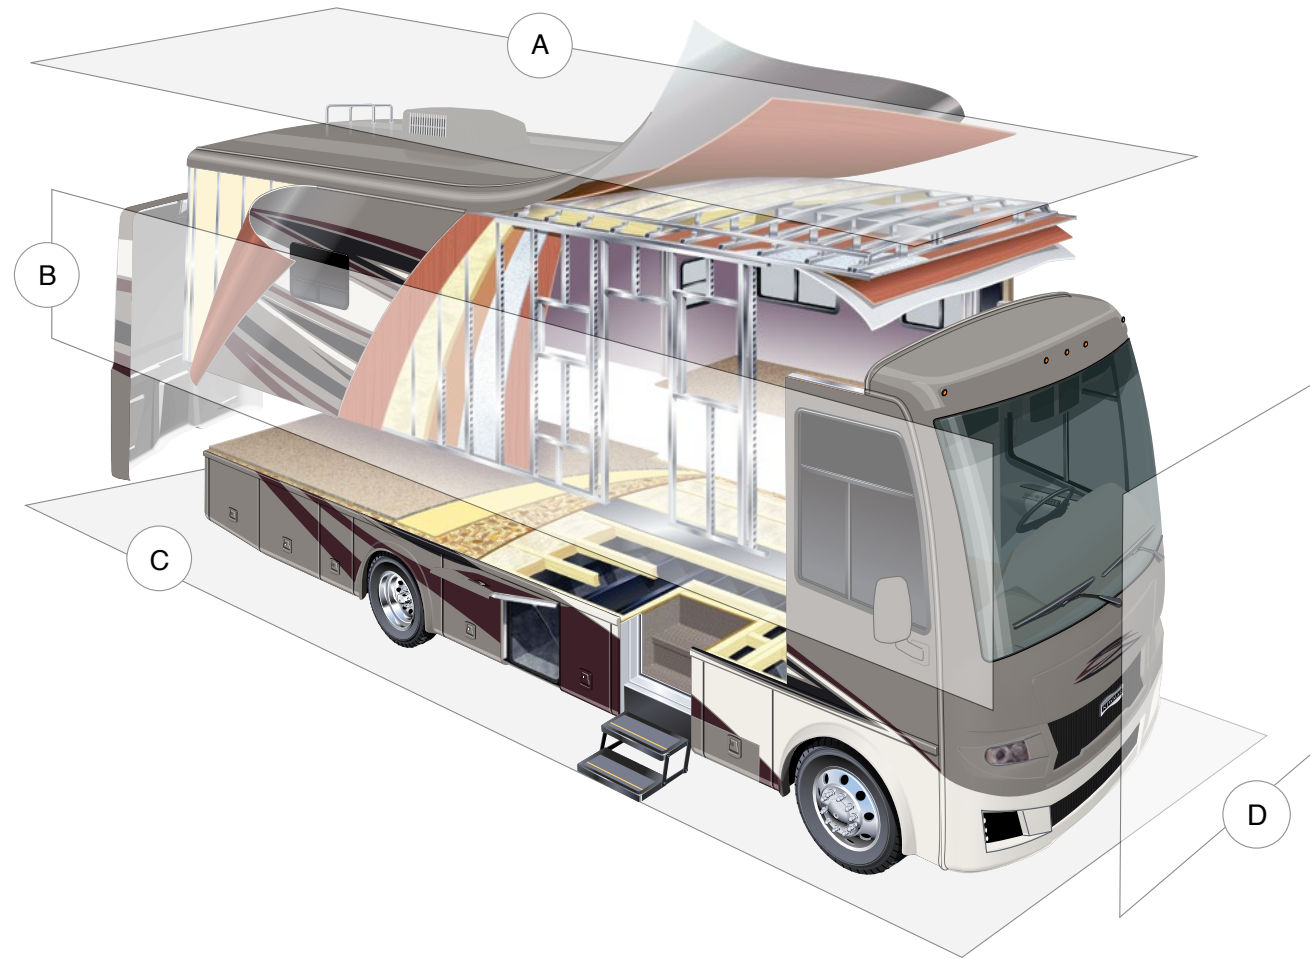

A. ROOF

- BriteTEK™ Roof with Walkable Deck
- Batten Insulation
- A/C Ducting
- 16" on Center Aluminum Rafter Framing
- Kraft Paper Vapor Barrier
- 5/8" Bead Foam
- 3/16" Panel
- Padded Vinyl Overlay

B. SIDEWALL

- Interior Wall Panel
- 5/8" Bead Foam
- Kraft Paper Vapor Barrier
- Batten Insulation
- Composite One-Piece Gelcoat Exterior Sidewall
- Aluminum Framing

C. FLOOR

- Carpet/Tile
- Carpet Padding
- 5/8" Floor Decking
- Batten Insulation
- 16" on Center Wood Framing
- Polyethylene Moisture Barrier

D. EXTERIOR

- 13.5M Brisk® Central Air Conditioner
- One-Piece Bonded Windshield
- Coated Aluminum Wheels
- Frameless, Double-Pane, Tinted Safety Glass Windows
- Top-Hinge Baggage Doors