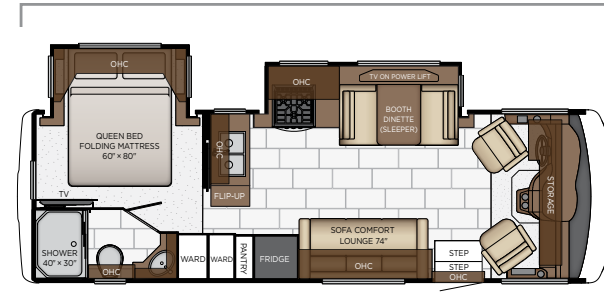

Length: 28' 11"

2813	Length	28' 11"	Grey Tank	60 gal.
	Width	101.5"	Sewage Tank	40 gal.
	App. Overall Height	12' 04"	Water Tank	75 gal.
	Interior Width	95.5"	Propane Tank	25 gal.
	Interior Height	80"	Furnace	30,000 btu