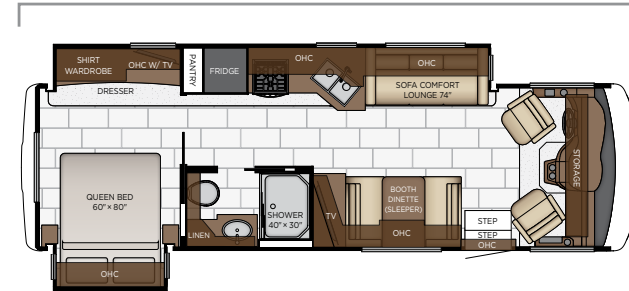

Length: 30' 11"

3014	Length	30' 11"	Grey Tank	60 gal.
	Width	101.5"	Sewage Tank	40 gal.
	App. Overall Height	12' 04"	Water Tank	75 gal.
	Interior Width	95.5"	Propane Tank	25 gal.
	Interior Height	80"	Furnace	35,000 btu

★ - new floor plan