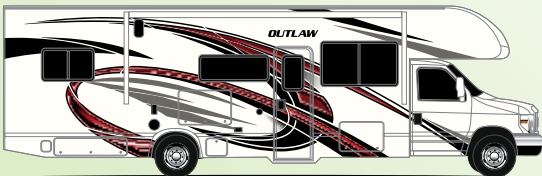

OUTLAW®

CLASS A

CLASS C

ROCK N RED