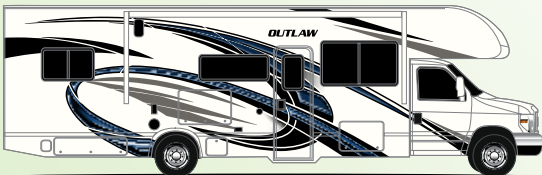

CAROLINA CHERRY

CLASS C

MOTOR CITY BLUES