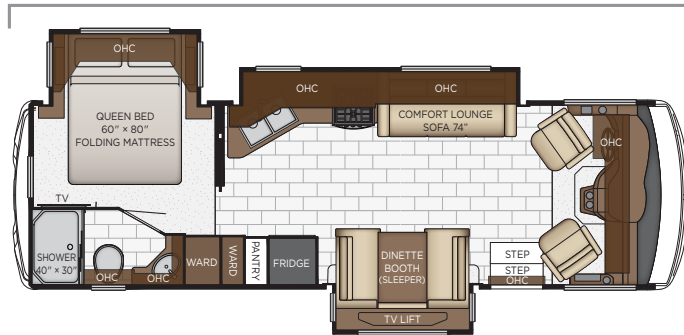

2813	Length	28' 11"	Grey Tank	60 gal.
	Width	101.5"	Sewage Tank	40 gal.
	App. Overall Height	12' 04"	Water Tank	75 gal.
	Interior Width	95.5"	Propane Tank	25 gal.
	Interior Height	80"	Furnace	30,000 btu

Length: 29' 11"

2905	Length	29' 11"	Grey Tank	60 gal.
	Width	101.5"	Sewage Tank	40 gal.
	App. Overall Height	12' 04"	Water Tank	75 gal.
	Interior Width	95.5"	Propane Tank	25 gal.
	Interior Height	80"	Furnace	30,000 btu

Length: 30' 11"