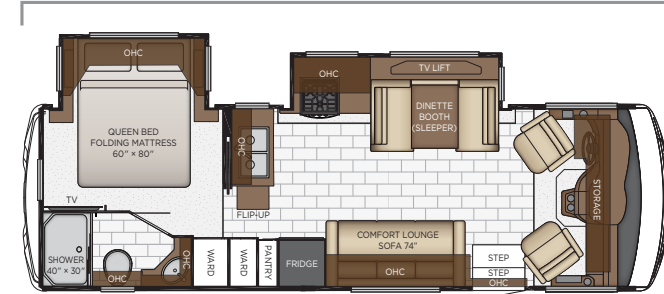

BAY STAR SPORT FLOOR PLANS

Length: 27' 11"

2702	Length	27' 11"	Grey Tank	60 gal.
	Width	101.5"	Sewage Tank	40 gal.
	App. Overall Height	12' 04"	Water Tank	75 gal.
	Interior Width	95.5"	Propane Tank	25 gal.
	Interior Height	80"	Furnace	30,000 btu

Length: 28' 11"

2813	Length	28' 11"	Grey Tank	60 gal.
	Width	101.5"	Sewage Tank	40 gal.
	App. Overall Height	12' 04"	Water Tank	75 gal.
	Interior Width	95.5"	Propane Tank	25 gal.
	Interior Height	80"	Furnace	30,000 btu

Length: 29' 11"

2905	Length	29' 11"	Grey Tank	60 gal.
	Width	101.5"	Sewage Tank	40 gal.
	App. Overall Height	12' 04"	Water Tank	75 gal.
	Interior Width	95.5"	Propane Tank	25 gal.
	Interior Height	80"	Furnace	30,000 btu

Length: 30' 11"

3014	Length	30' 11"	Grey Tank	60 gal.
	Width	101.5"	Sewage Tank	40 gal.
	App. Overall Height	12' 04"	Water Tank	75 gal.
	Interior Width	95.5"	Propane Tank	25 gal.
	Interior Height	80"	Furnace	35,000 btu