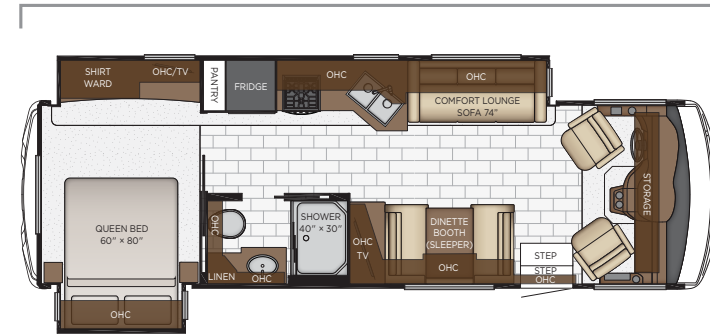

3014	Length	30' 11"	Grey Tank	60 gal.
	Width	101.5"	Sewage Tank	40 gal.
	App. Overall Height	12' 04"	Water Tank	75 gal.
	Interior Width	95.5"	Propane Tank	25 gal.
	Interior Height	80"	Furnace	35,000 btu