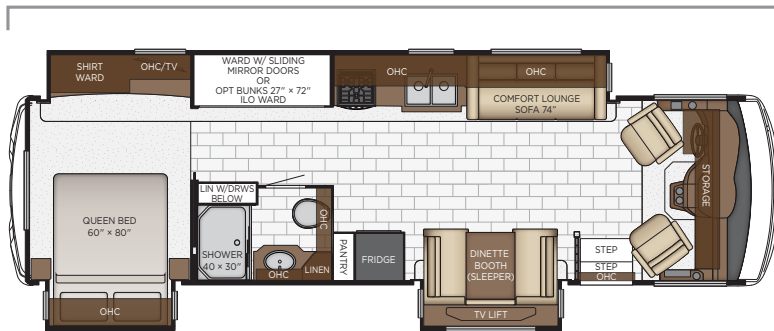

BAY STAR SPORT FLOOR PLANS

Length: 32' 11"

3226

Length	32' 11"	Grey Tank	60 gal.
Width	101.5"	Sewage Tank	40 gal.
App. Overall Height	12' 04"	Water Tank	75 gal.
Interior Width	95.5"	Propane Tank	25 gal.
Interior Height	80"	Furnace	30,000 btu

Length: 33' 11"

3315

Length	33' 11"	Grey Tank	60 gal.
Width	101.5"	Sewage Tank	40 gal.
App. Overall Height	12' 04"	Water Tank	75 gal.
Interior Width	95.5"	Propane Tank	25 gal.
Interior Height	80"	Furnace	30,000 btu

Length: 33' 11"

3316

Length	33' 11"	Grey Tank	60 gal.
Width	101.5"	Sewage Tank	40 gal.
App. Overall Height	12' 04"	Water Tank	75 gal.
Interior Width	95.5"	Propane Tank	25 gal.
Interior Height	80"	Furnace	35,000 btu