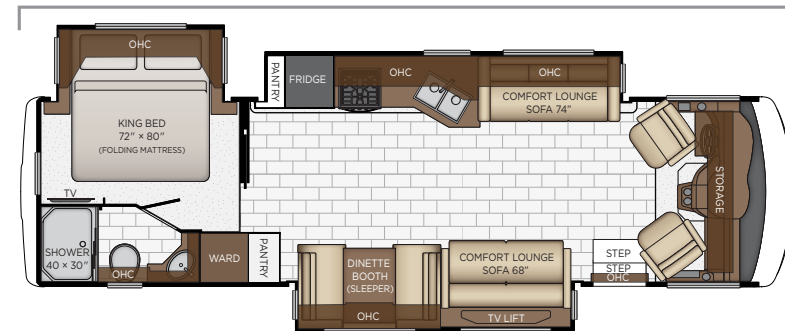

3315

Length	33' 11"	Grey Tank	60 gal.
Width	101.5"	Sewage Tank	40 gal.
App. Overall Height	12' 04"	Water Tank	75 gal.
Interior Width	95.5"	Propane Tank	25 gal.
Interior Height	80"	Furnace	30,000 btu

Length: 33' 11"