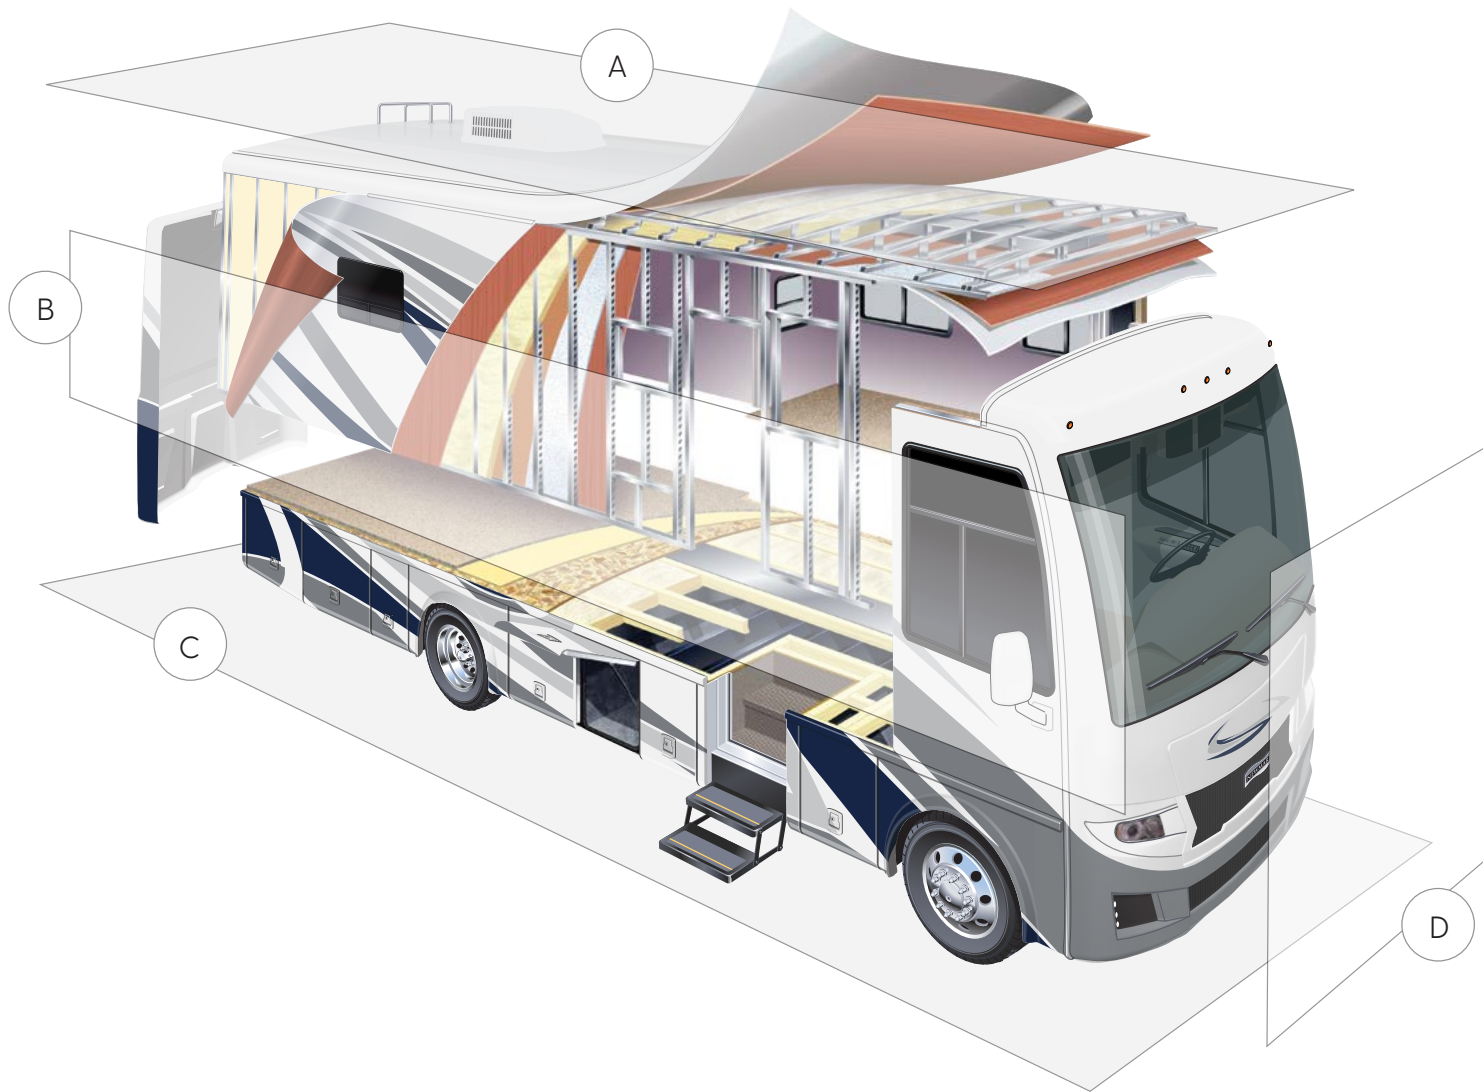

A. ROOF

BriteTEK™ Walkable Roof
Batten Insulation
A/C Ducting
16" on Center Aluminum Rafter Framing
Kraft Paper Vapor Barrier
5/8" Bead Foam
3/16" Panel
Padded Vinyl Overlay

B. SIDEWALL

Interior Wall Panel
5/8" Bead Foam
Kraft Paper Vapor Barrier
Batten Insulation
Composite One-Piece
Gelcoat Exterior Wall
Aluminum Framing

C. FLOOR

Carpet/Tile	Batten Insulation
Carpet Padding	16" on Center Wood Framing
5/8" Floor Decking	Polyethylene Moisture Barrier

D. EXTERIOR

---

(1) 13.5M Brisk Central Air Conditioner	Frameless, Single-Pane, Tinted Safety Glass Windows
One-Piece Bonded Windshield	Top-Hinged Baggage Doors