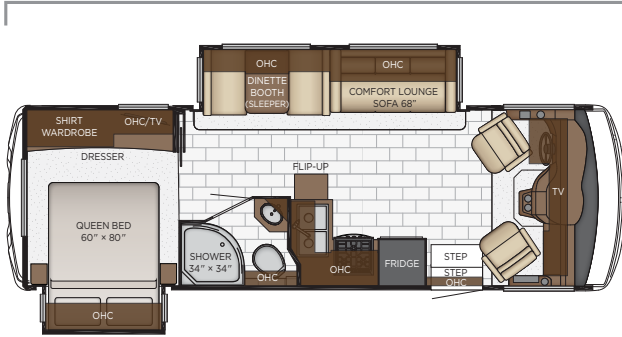

Awning Color: Black/Gray

INTERIOR DÉCOR

STEALTH INTERIOR

a. Furniture/Fabric b. Carpet c. Counter Top

TETON INTERIOR

a. Furniture/Fabric b. Carpet c. Counter Top

BAY STAR SPORT FLOOR PLANS

Length: 27' 11"