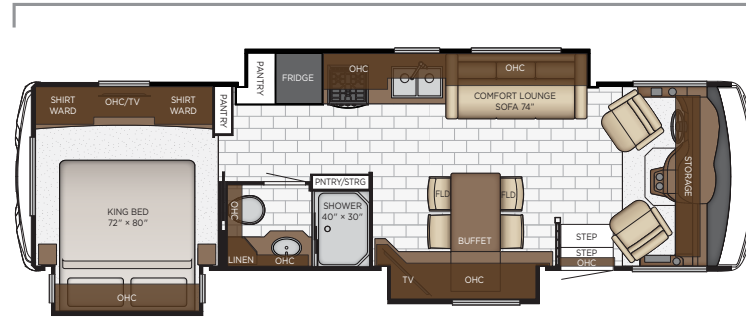

BAY STAR SPORT FLOOR PLANS

Length: 32' 11"

3226

Length	32' 11"	Grey Tank	60 gal.
Width	101.5"	Sewage Tank	40 gal.
App. Overall Height	12' 04"	Water Tank	75 gal.
Interior Width	95.5"	Propane Tank	25 gal.
Interior Height	80"	Furnace	30,000 btu

Length: 33' 11"