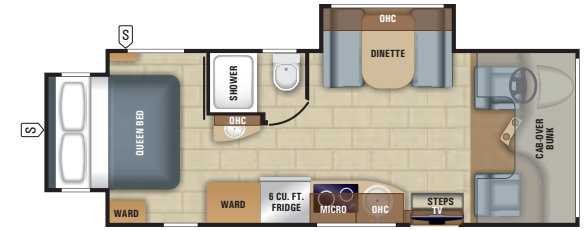

MELBOURNE FLOORPLANS

MELBOURNE | 24K

MELBOURNE | 24L

MELBOURNE PRESTIGE FLOORPLANS

MELBOURNE PRESTIGE | 24KP

MELBOURNE PRESTIGE | 24LP

MELBOURNE SPECS

MODELS		DIMENSIONS					TANKS (GALS.)		
MODEL	FLOORPLAN	EXTERIOR LENGTH	EXTERIOR WIDTH	EXTERIOR HEIGHT (WITH A/C)	INTERIOR HEIGHT	WHEEL BASE	FRESH WATER CAPACITY (INCLUDES WATER HEATER)	GREY WASTE WATER CAPACITY	BLACK WASTE WATER CAPACITY
MELBOURNE	24K	25' 2"	94"	11' 5"	83"	170"	49	32	32
MELBOURNE	24L	25' 2"	94"	11' 5"	83"	170"	49	32	32
MELBOURNE PRESTIGE	24KP	25' 2"	96"	10' 11"	80"	170.3"	49	31	31
MELBOURNE PRESTIGE	24LP	25' 2"	96"	10' 11"	80"	170.3"	49	31	31