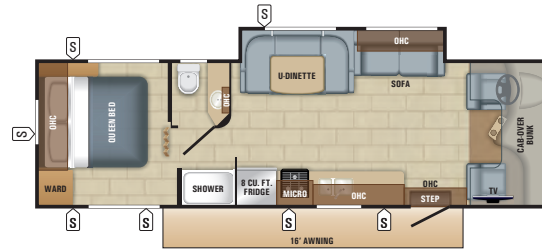

GLASS TILE KITCHEN BACKSPLASH

29KX BEDROOM

STAINLESS STEEL BATHROOM SINK

REDHAWK FLOORPLANS

REDHAWK | 22J (FORD® CHASSIS)

REDHAWK | 25R (FORD CHASSIS)

REDHAWK | 26X1 (CHEVROLET® CHASSIS)

REDHAWK | 26XD (FORD CHASSIS)