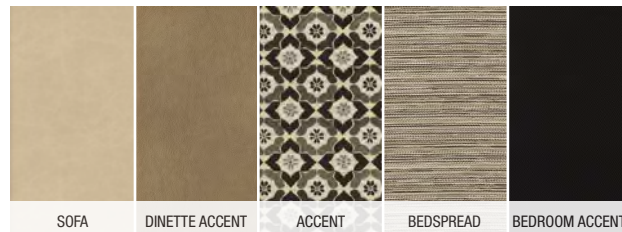

REDHAWK INTERIOR DÉCOR

ALBANY

CHAMBRAY

NANTUCKET

FEATURED FLOORPLAN: 29MV

GREYHAWK

FEATURE KEY: 1. High-intensity, recessed LED ceiling lights 2. Tri-fold sofa (select models) 3. Pullout countertop extension 4. Queen-size bed with bedspread