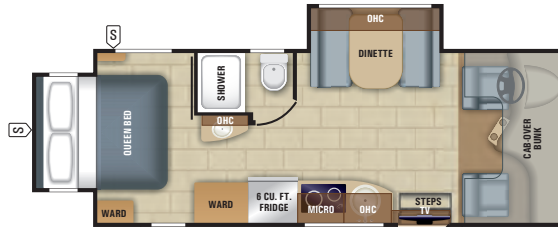

MELBOURNE FLOORPLANS

MELBOURNE | 24K