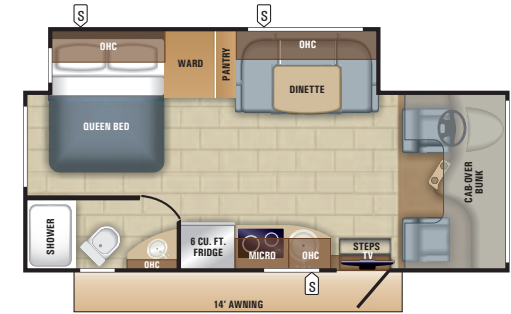

MELBOURNE FLOORPLANS

MELBOURNE | 24K

MELBOURNE | 24L

MELBOURNE PRESTIGE FLOORPLANS

MELBOURNE PRESTIGE | 24KP

MELBOURNE PRESTIGE | 24LP

MELBOURNE SPECS

MODELS		DIMENSIONS					TANKS (GALS.)		
MODEL	FLOORPLAN	EXTERIOR LENGTH	EXTERIOR WIDTH	EXTERIOR HEIGHT (WITH A/C)	INTERIOR HEIGHT	WHEEL BASE	FRESH WATER CAPACITY (INCLUDES WATER HEATER)	GREY WASTE WATER CAPACITY	BLACK WASTE WATER CAPACITY
MELBOURNE	24K	25' 2"	94"	11' 5"	83"	170"	49	32	32
MELBOURNE	24L	25' 2"	94"	11' 5"	83"	170"	49	32	32
MELBOURNE PRESTIGE	24KP	25' 2"	96"	10' 11"	80"	170.3"	49	31	31
MELBOURNE PRESTIGE	24LP	25' 2"	96"	10' 11"	80"	170.3"	49	31	31