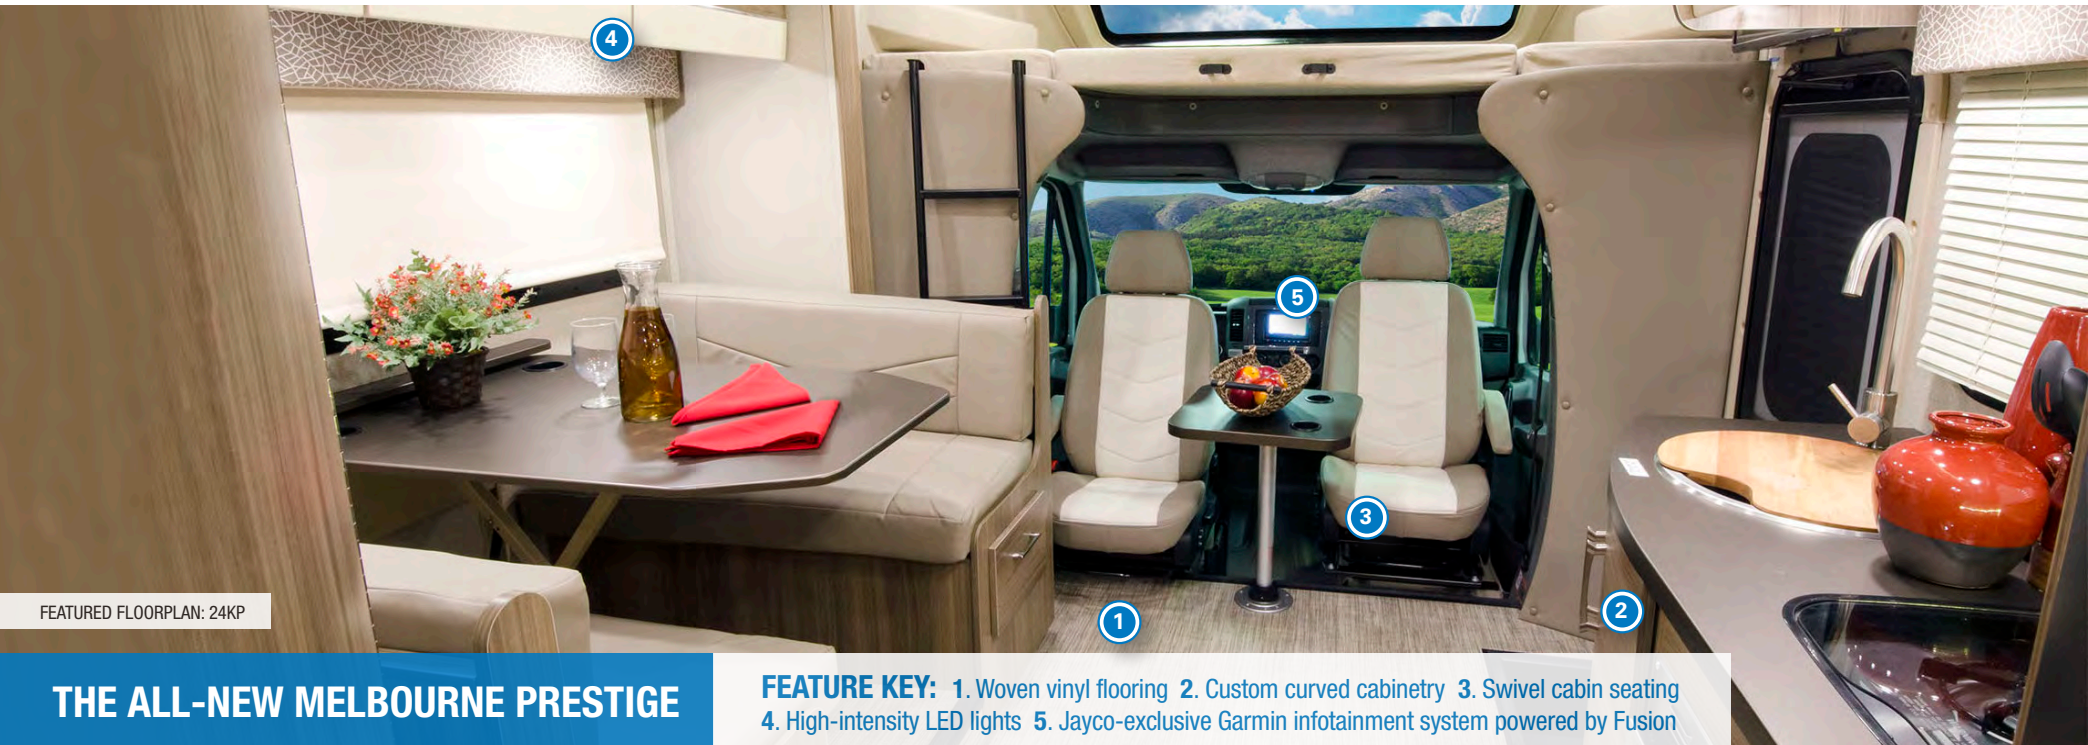

**Décor are exclusive to Greyhawk Prestige

FEATURED FLOORPLAN: 24K

MELBOURNE

FEATURE KEY: 1. 32-inch LED TV 2. Jayco-exclusive Garmin® infotainment system powered by Fusion® 3. Flip-up countertop extension 4. 83-inch tall, soft-touch vinyl ceiling 5. Residential-size microwave