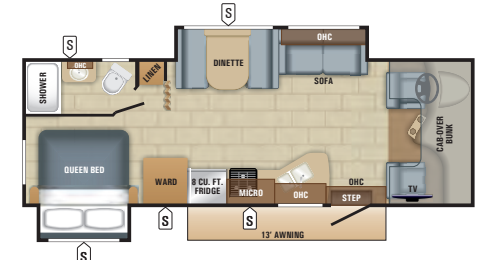

GLASS TILE KITCHEN BACKSPLASH

29KX BEDROOM

STAINLESS STEEL BATHROOM SINK

REDHAWK FLOORPLANS

REDHAWK | 22J (FORD® CHASSIS)

REDHAWK | 25R (FORD CHASSIS)

REDHAWK | 26X1 (CHEVROLET® CHASSIS)

REDHAWK | 26XD (FORD CHASSIS)