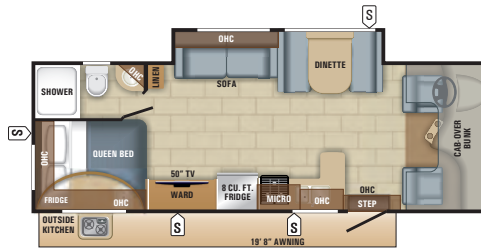

GLASS TILE KITCHEN BACKSPLASH

29KX BEDROOM

STAINLESS STEEL BATHROOM SINK

REDHAWK FLOORPLANS

REDHAWK | 22J (FORD® CHASSIS)

REDHAWK | 25R (FORD CHASSIS)

REDHAWK | 26X1 (CHEVROLET® CHASSIS)

REDHAWK | 26XD (FORD CHASSIS)