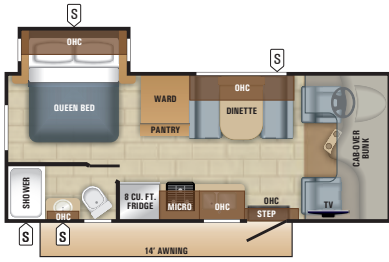

GLASS TILE KITCHEN BACKSPLASH

29KX BEDROOM

STAINLESS STEEL BATHROOM SINK

REDHAWK FLOORPLANS

REDHAWK | 22J (FORD® CHASSIS)

REDHAWK | 25R (FORD CHASSIS)

REDHAWK | 26X1 (CHEVROLET® CHASSIS)

REDHAWK | 26XD (FORD CHASSIS)