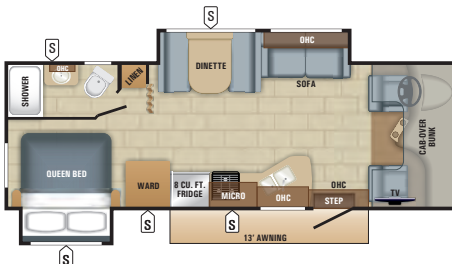

GLASS TILE KITCHEN BACKSPLASH

29KX BEDROOM

STAINLESS STEEL BATHROOM SINK

REDHAWK FLOORPLANS

REDHAWK | 22J (FORD® CHASSIS)

REDHAWK | 25R (FORD CHASSIS)

REDHAWK | 26X1 (CHEVROLET® CHASSIS)

REDHAWK | 26XD (FORD CHASSIS)