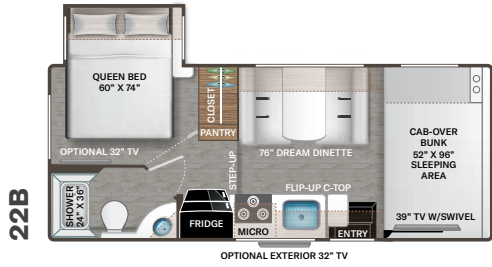

DENIM BLUE

RODEO RED

CHATEAU®

Option Available on Select Floor Plans: