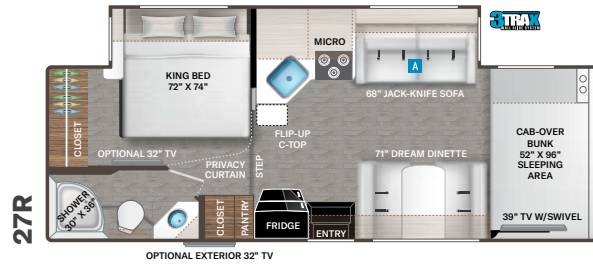

CHATEAU®

Option Available on Select Floor Plans: