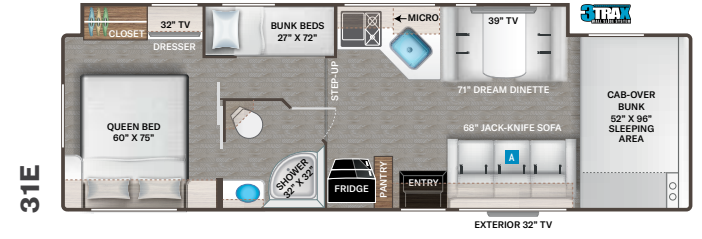

MIDNIGHT BLUE II PARTIAL PAINT
(31E, & 31W ONLY)

CHATEAU®

Option Available on Select Floor Plans: