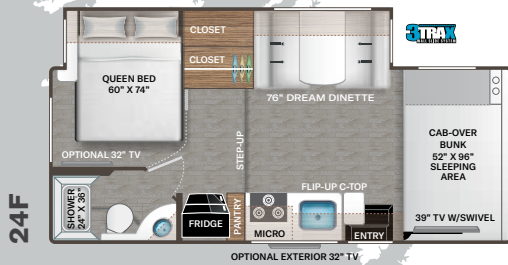

CHATEAU®

Option Available on Select Floor Plans: