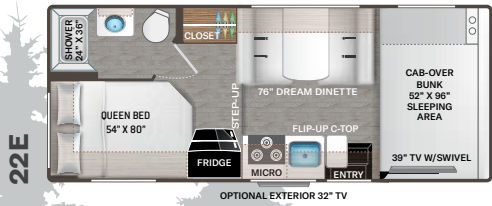

CHATEAU®

Option Available on Select Floor Plans: