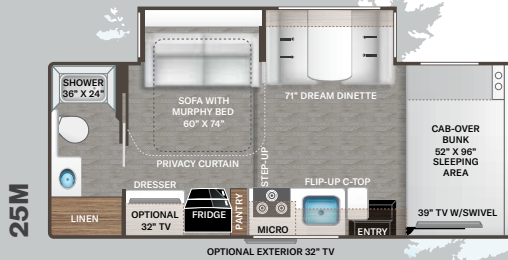

CHATEAU®

Option Available on Select Floor Plans: