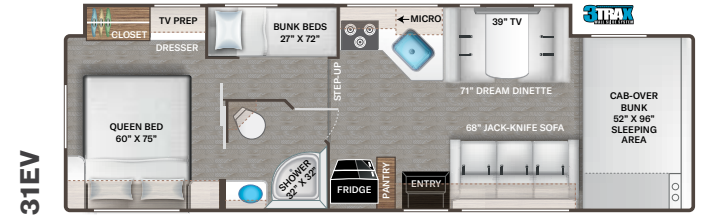

CHATEAU®

Option Available on Select Floor Plans: