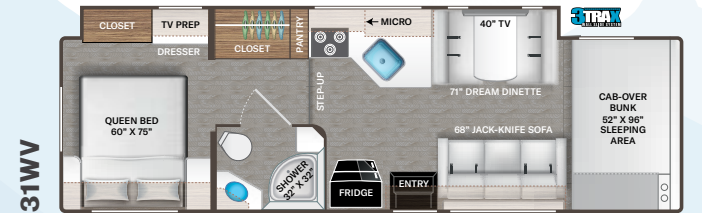

CHATEAU®

Option Available on Select Floor Plans: