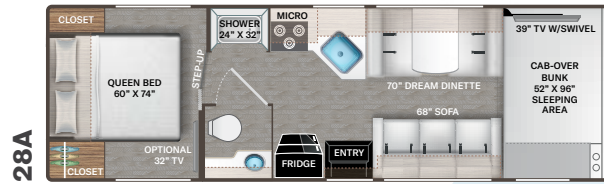

CHATEAU®

Option Available on Select Floor Plans: