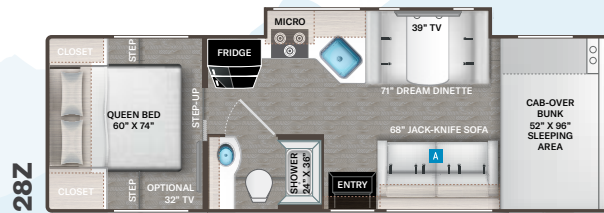

CHATEAU®

Option Available on Select Floor Plans: