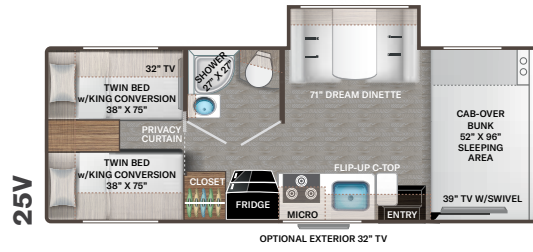

RODEO RED

RED SADDLE II PARTIAL PAINT
(31E, & 31W ONLY)

CHATEAU®

Option Available on Select Floor Plans: