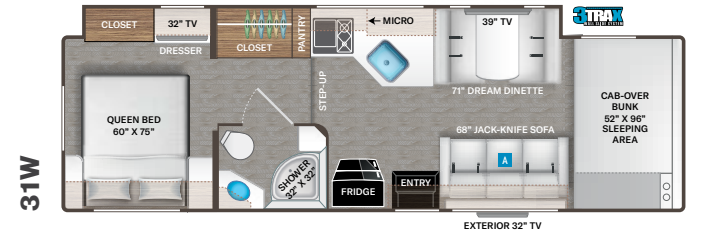

CHATEAU®

Option Available on Select Floor Plans: